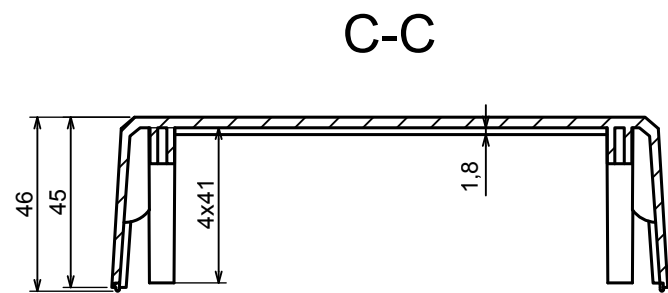

A-A

All rights reserved, Copyright Kradex 2017

Product model	Enclosure Z2AW - Assembly
---------------	---------------------------

Format: A3	Material: PS, ABS
------------	-------------------

Scale 1:2	Tolerance: +/- 1
-----------	------------------

| C

B |

| C

All rights reserved, Copyright Kradox 2017	
Product model	Enclosure Z2AW - Base
Format: A3	Material: PS, ABS
Scale 1:2	Tolerance: +/- 1

D

E-E

E

D-D

All rights reserved, Copyright Kradox 2017

Product model Enclosure Z2AW - Cover

Format: A3 Material: PS, ABS

Scale 1:2 Tolerance: +/- 1

All rights reserved, Copyright Kradox 2017

Product model: Enclosure Z2AW - Board

Format: A3      Material: PS, ABS

Scale 1:1      Tolerance: +/- 0.5

All rights reserved, Copyright Kradox 2017

Product model Enclosure Z2AW - Foot

Format: A3 Material: PS, ABS

Scale 4:1 Tolerance: +/- 0.5