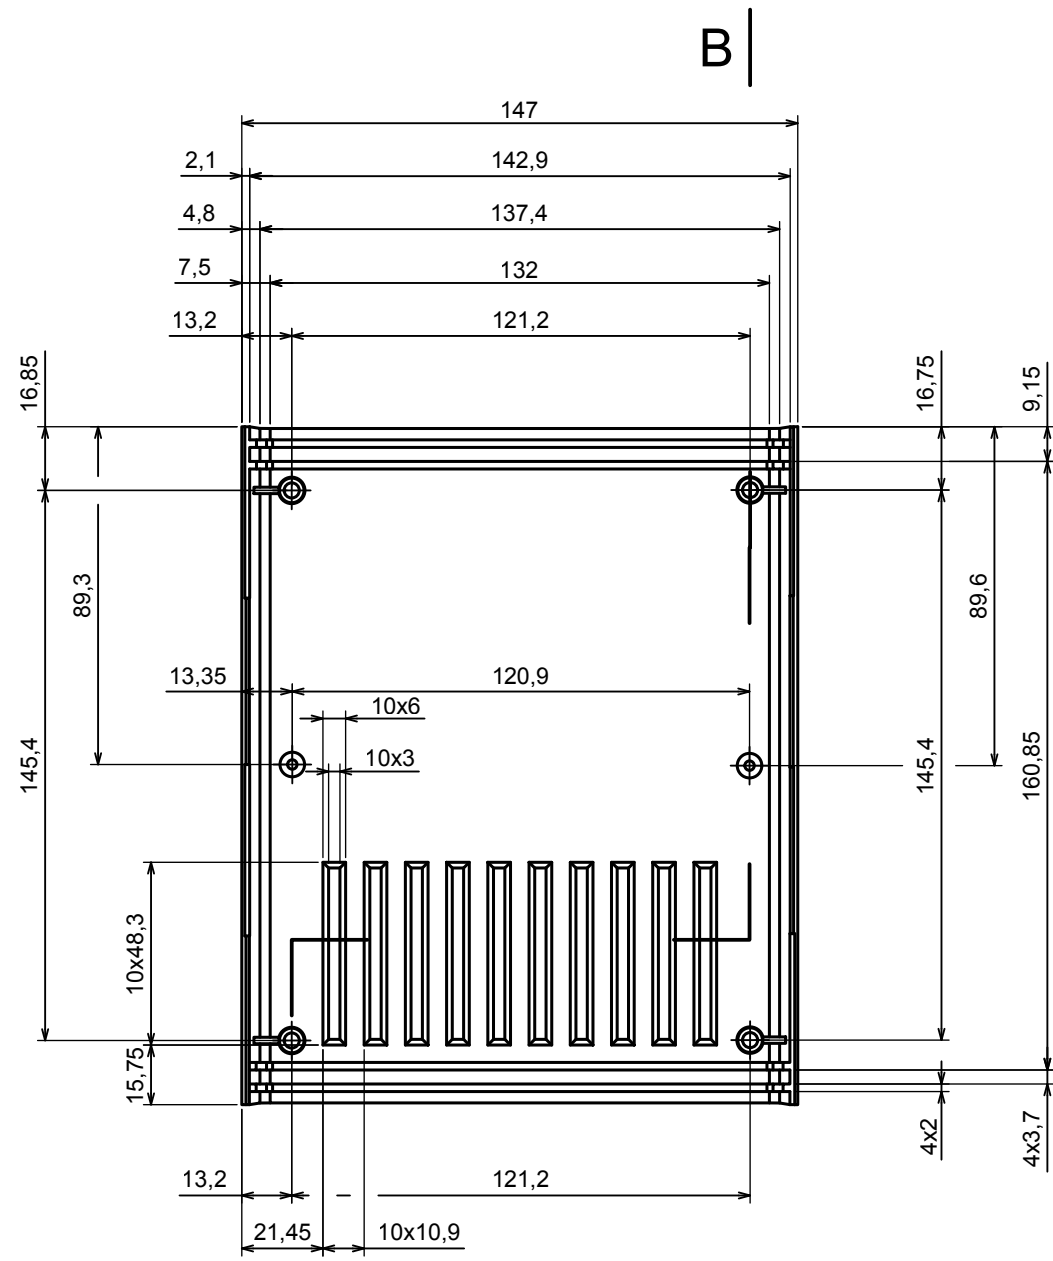

A-A

All rights reserved, Copyright Kradex 2017

Product model	Enclosure Z2AW - Assembly
---------------	---------------------------

Format: A3	Material: PS, ABS
------------	-------------------

Scale 1:2	Tolerance: +/- 1
-----------	------------------

| C

B |

| C

All rights reserved, Copyright Kradox 2017	
Product model	Enclosure Z2AW - Base
Format: A3	Material: PS, ABS
Scale 1:2	Tolerance: +/- 1

D

E-E

E

D-D

All rights reserved, Copyright Kradox 2017

Product model Enclosure Z2AW - Cover

Format: A3 Material: PS, ABS

Scale 1:2 Tolerance: +/- 1

All rights reserved, Copyright Kradox 2017

Product model: Enclosure Z2AW - Board

Format: A3      Material: PS, ABS

Scale 1:1      Tolerance: +/- 0.5

All rights reserved, Copyright Kradox 2017

Product model Enclosure Z2AW - Foot

Format: A3 Material: PS, ABS

Scale 4:1 Tolerance: +/- 0.5