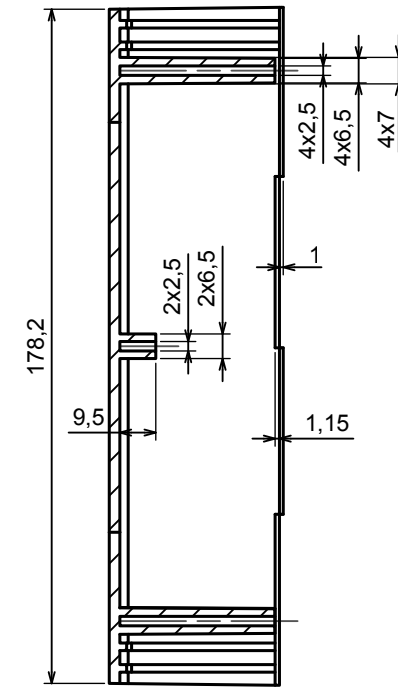

A-A

All rights reserved, Copyright Kradex 2017

Product model	Enclosure Z2AW - Assembly
---------------	---------------------------

Format: A3	Material: PS, ABS
------------	-------------------

Scale 1:2	Tolerance: +/- 1
-----------	------------------

| C

B |

| C

All rights reserved, Copyright Kradox 2017	
Product model	Enclosure Z2AW - Base
Format: A3	Material: PS, ABS
Scale 1:2	Tolerance: +/- 1

D

E-E

E

D-D

All rights reserved, Copyright Kradox 2017

Product model Enclosure Z2AW - Cover

Format: A3 Material: PS, ABS

Scale 1:2 Tolerance: +/- 1

All rights reserved, Copyright Kradox 2017

Product model: Enclosure Z2AW - Board

Format: A3      Material: PS, ABS

Scale 1:1      Tolerance: +/- 0.5

All rights reserved, Copyright Kradox 2017

Product model Enclosure Z2AW - Foot

Format: A3 Material: PS, ABS

Scale 4:1 Tolerance: +/- 0.5