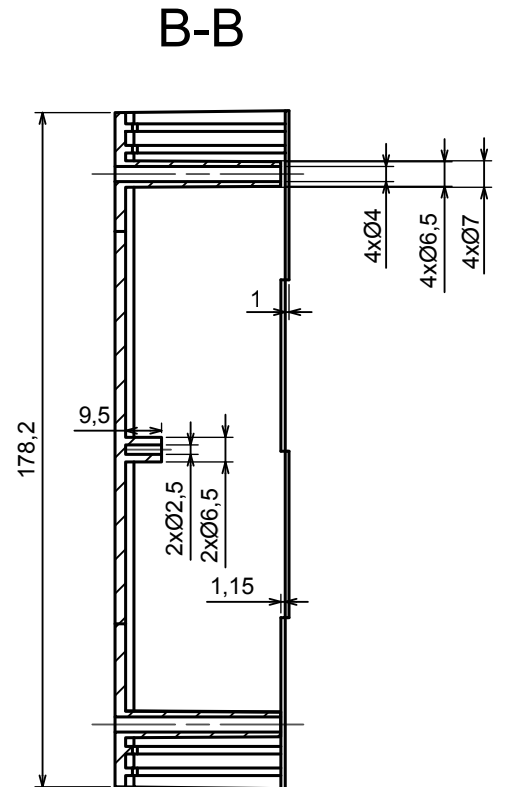

A-A

All rights reserved, Copyright Kradex 2017

Product model	Enclosure Z2AW - Assembly
---------------	---------------------------

Format: A3	Material: PS, ABS
------------	-------------------

Scale 1:2	Tolerance: +/- 1
-----------	------------------

| C

B |

| C

All rights reserved, Copyright Kradox 2017	
Product model	Enclosure Z2AW - Base
Format: A3	Material: PS, ABS
Scale 1:2	Tolerance: +/- 1

D

E-E

E

D-D

All rights reserved, Copyright Kradox 2017

Product model Enclosure Z2AW - Cover

Format: A3 Material: PS, ABS

Scale 1:2 Tolerance: +/- 1

All rights reserved, Copyright Kradox 2017

Product model: Enclosure Z2AW - Board

Format: A3      Material: PS, ABS

Scale 1:1      Tolerance: +/- 0.5

All rights reserved, Copyright Kradox 2017

Product model Enclosure Z2AW - Foot

Format: A3 Material: PS, ABS

Scale 4:1 Tolerance: +/- 0.5