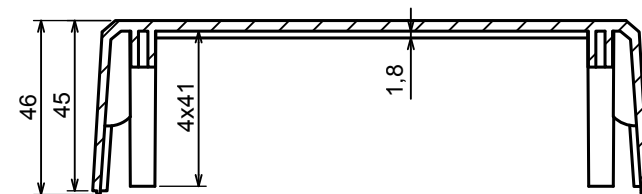

| C

B |

| C

All rights reserved, Copyright Kradox 2017	
Product model	Enclosure Z2AW - Base
Format: A3	Material: PS, ABS
Scale 1:2	Tolerance: +/- 1

D

E-E

E

D-D

All rights reserved, Copyright Kradox 2017

Product model Enclosure Z2AW - Cover

Format: A3 Material: PS, ABS

Scale 1:2 Tolerance: +/- 1

All rights reserved, Copyright Kradox 2017

Product model: Enclosure Z2AW - Board