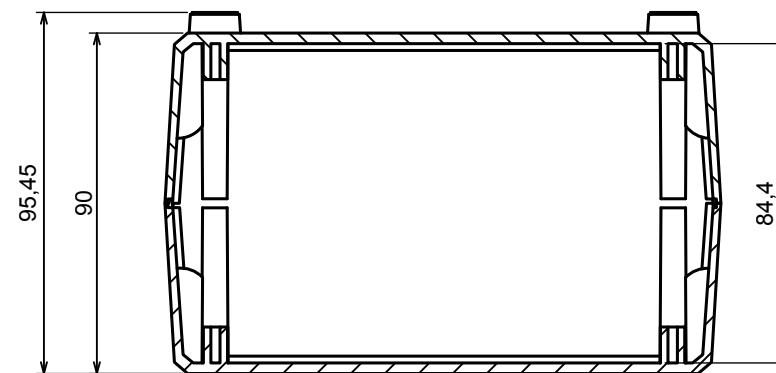

A-A

All rights reserved, Copyright Kradex 2017

Product model	Enclosure Z2AW - Assembly
---------------	---------------------------

Format: A3	Material: PS, ABS
------------	-------------------

Scale 1:2	Tolerance: +/- 1
-----------	------------------

| C

B |

| C

All rights reserved, Copyright Kradox 2017	
Product model	Enclosure Z2AW - Base
Format: A3	Material: PS, ABS
Scale 1:2	Tolerance: +/- 1

D

E-E

E

D-D

All rights reserved, Copyright Kradox 2017

Product model Enclosure Z2AW - Cover

Format: A3 Material: PS, ABS

Scale 1:2 Tolerance: +/- 1

All rights reserved, Copyright Kradox 2017

Product model: Enclosure Z2AW - Board

Format: A3      Material: PS, ABS

Scale 1:1      Tolerance: +/- 0.5

All rights reserved, Copyright Kradox 2017

Product model Enclosure Z2AW - Foot

Format: A3 Material: PS, ABS

Scale 4:1 Tolerance: +/- 0.5