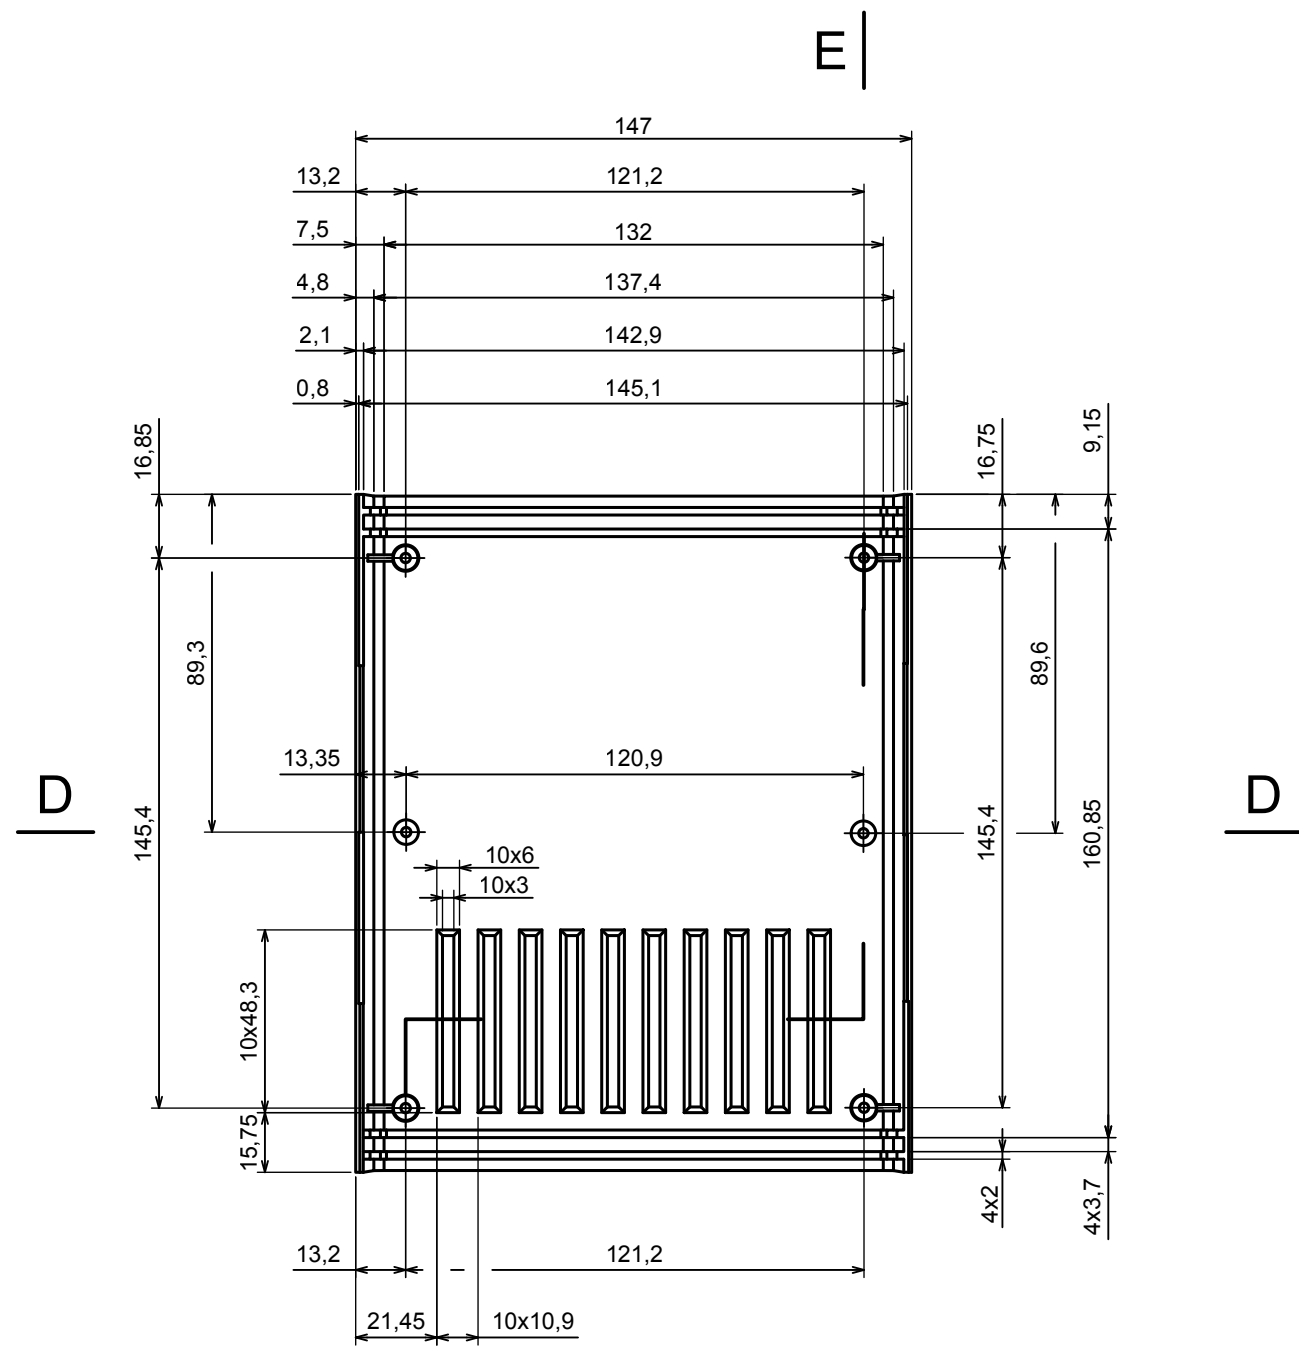

| C

B |

| C

All rights reserved, Copyright Kradox 2017	
Product model	Enclosure Z2AW - Base
Format: A3	Material: PS, ABS
Scale 1:2	Tolerance: +/- 1

D

E-E

E

D-D

All rights reserved, Copyright Kradox 2017

Product model Enclosure Z2AW - Cover

Format: A3 Material: PS, ABS

Scale 1:2 Tolerance: +/- 1

All rights reserved, Copyright Kradox 2017

Product model: Enclosure Z2AW - Board