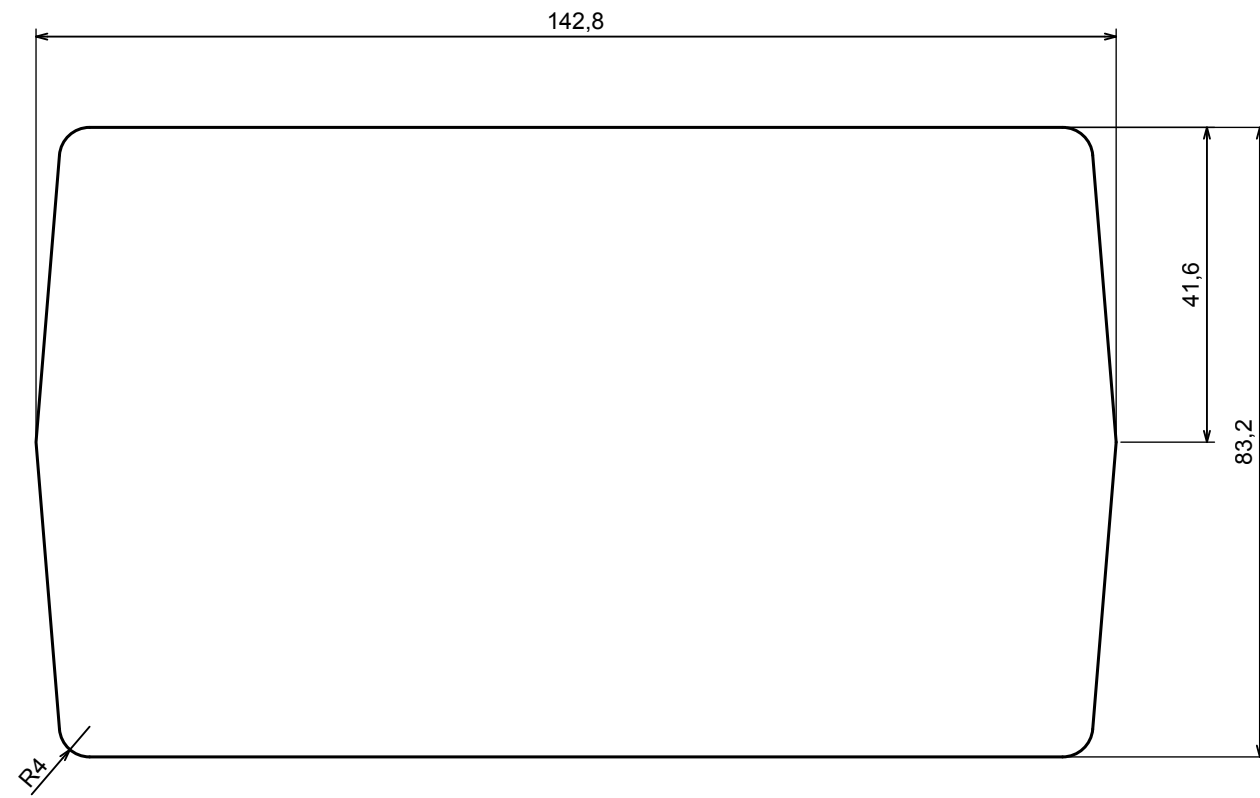

A-A

All rights reserved, Copyright Kradex 2017

Product model	Enclosure Z2AW - Assembly
---------------	---------------------------

Format: A3	Material: PS, ABS
------------	-------------------

Scale 1:2	Tolerance: +/- 1
-----------	------------------

| C

B |

| C

All rights reserved, Copyright Kradox 2017	
Product model	Enclosure Z2AW - Base
Format: A3	Material: PS, ABS
Scale 1:2	Tolerance: +/- 1

D

E-E

E

D-D

All rights reserved, Copyright Kradox 2017

Product model Enclosure Z2AW - Cover

Format: A3 Material: PS, ABS

Scale 1:2 Tolerance: +/- 1

All rights reserved, Copyright Kradox 2017

Product model: Enclosure Z2AW - Board

Format: A3      Material: PS, ABS

Scale 1:1      Tolerance: +/- 0.5

All rights reserved, Copyright Kradox 2017

Product model Enclosure Z2AW - Foot

Format: A3 Material: PS, ABS

Scale 4:1 Tolerance: +/- 0.5