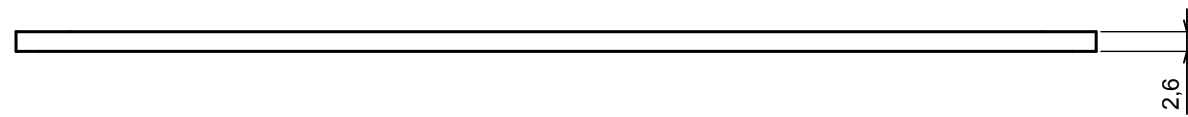

All rights reserved, Copyright Kradox 2017

Product model: Enclosure Z2AW - Board

Format: A3   Material: PS, ABS

Scale 1:1   Tolerance: +/- 0.5