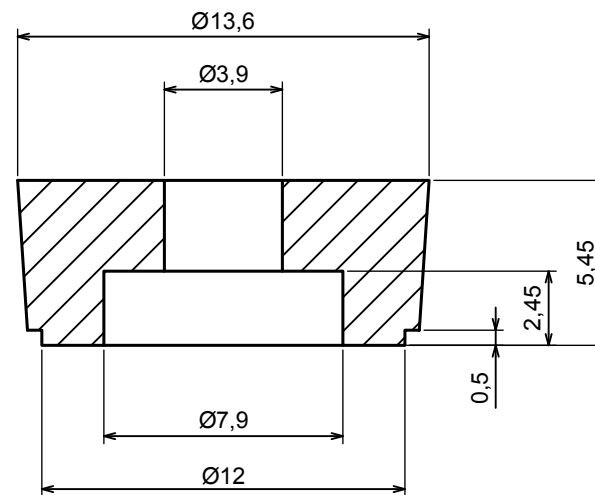

All rights reserved, Copyright Kradox 2017

Product model Enclosure Z2AW - Cover

Format: A3 Material: PS, ABS

Scale 1:2 Tolerance: +/- 1

All rights reserved, Copyright Kradox 2017

Product model: Enclosure Z2AW - Board

Format: A3      Material: PS, ABS

Scale 1:1      Tolerance: +/- 0.5

All rights reserved, Copyright Kradox 2017

Product model Enclosure Z2AW - Foot

Format: A3 Material: PS, ABS

Scale 4:1 Tolerance: +/- 0.5